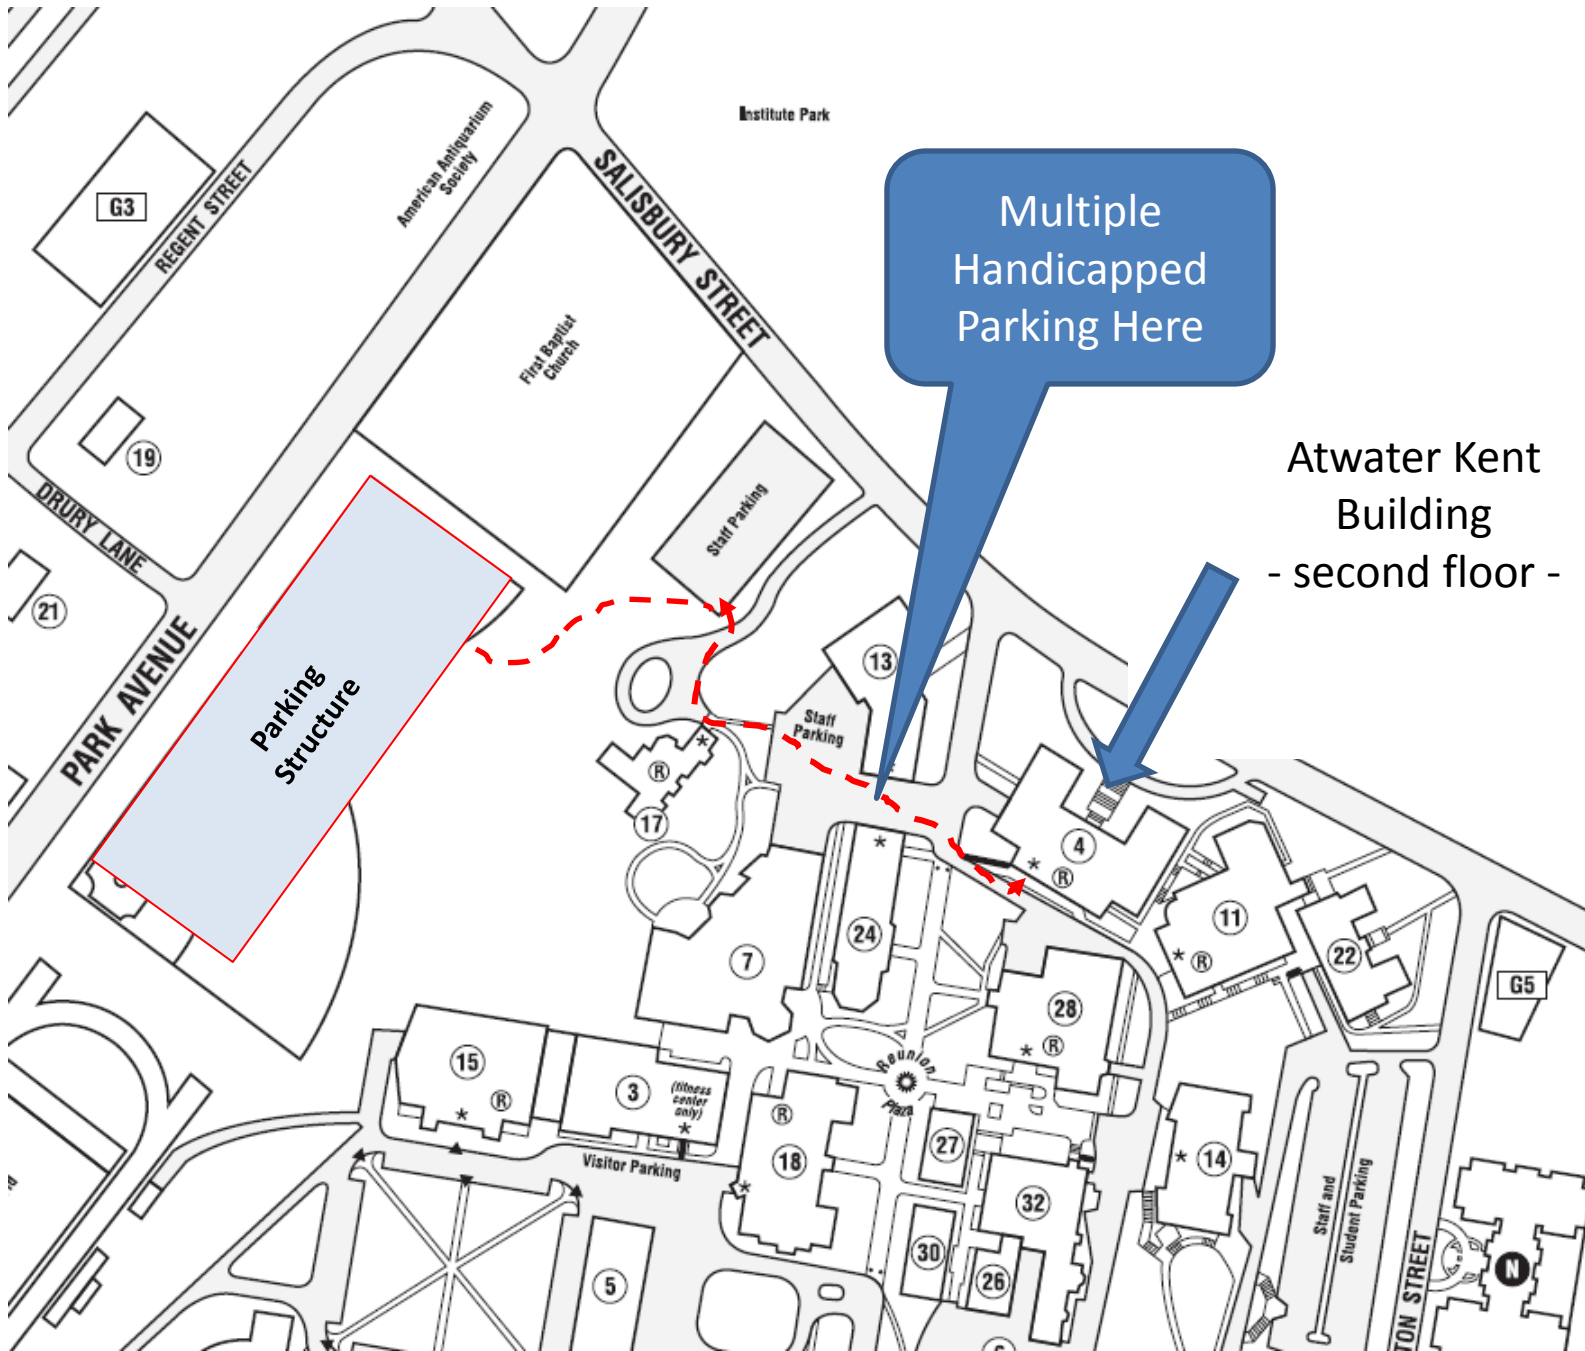

Directions to WPI

Follow Signs to the meeting room once you are in the building (Atwater Kent)

Park in the lot off of "John Wing Road" next to the church at the corner or, in the new parking structure at the end of the lot shown.

Walk up through the campus - - - to AK building, in the back door, and FOLLOW THE SIGNS.

entrance

Multiple Handicapped Parking Here

Atwater Kent Building
- second floor -