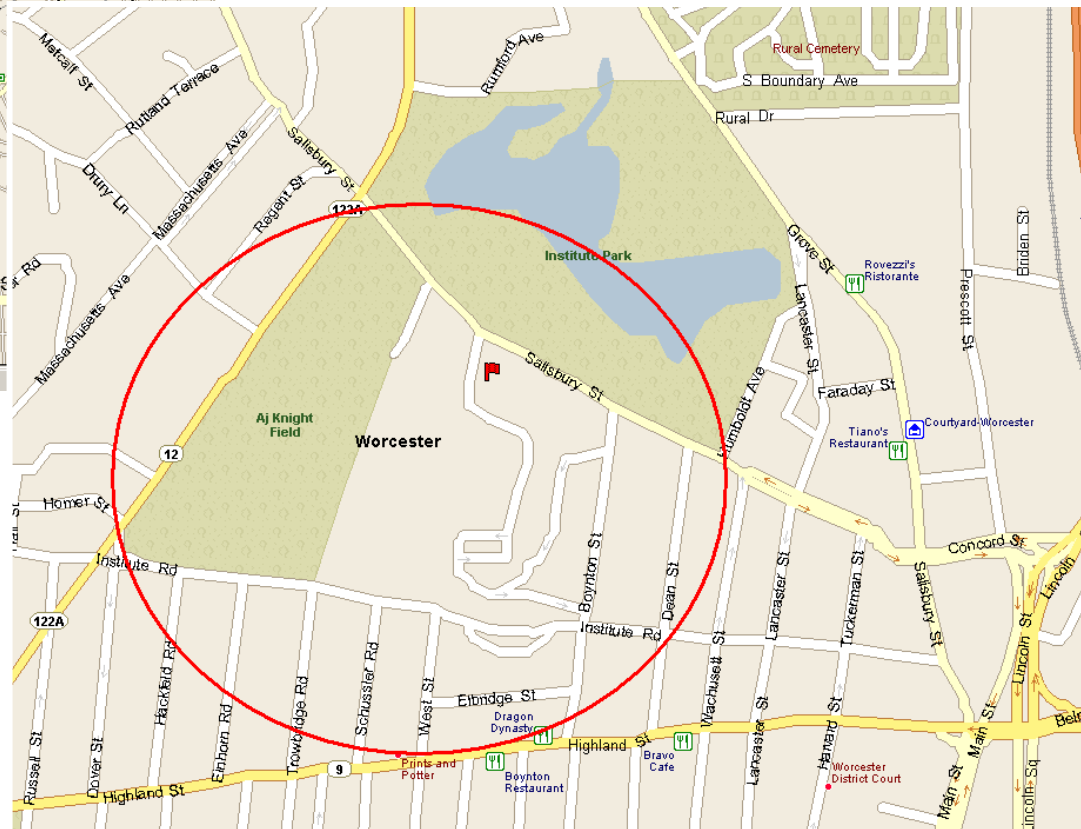

Directions to WPI

Follow Signs to the meeting room once you are in the building (Atwater Kent)

Park in the lot off of "John Wing Road" next to the church at the corner or, in the new parking structure at the end of the lot shown.

Walk up through the campus - - - to AK building, in the back door, and FOLLOW THE SIGNS.

entrance

Multiple Handicapped Parking Here

Atwater Kent Building
- second floor -